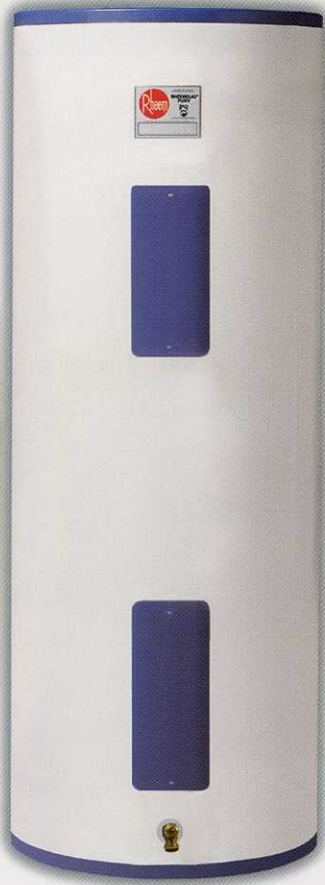

relax

It's Rheem®

Floor Mounted water heaters

Fury Rheemglas® Electric Water Heater

- Temperature and pressure relief valve included
- Isolated tank design reduces conductive heat loss
- High efficiency resistored heating elements
- Anode rod equalizes aggressive water action
- Electric junction box located above heating elements for easy installation
- Over-temperature protector cuts off power in excess temperature situations
- Foam insulated
- Single element and Thermostat
- Stainless steel heating elements
- Maximum working pressure of 150 PSI (10 BARS)
- Compliance: IEC 60335-2-21

Model	Tank Capacity		Stainless Steel Element		Operating Weight (Kg)	Heater Dimension		Shipping Weight (Kg)	Shipping Dim. (Approx.)			Current Draw (amps)	Over Current Protection (amps)
	USG	Litres	Voltage Single Phase	(Kw)		Dia(mm)	Ht (mm)		L (mm)	B (mm)	Ht (mm)		
85V30-1	30	114	240	4.5	154	452	1165	40	470	470	1200	18.75	25
85V40-1	40	152	240	4.5	200	503	1200	48	520	520	1230	18.75	25
85V52-1	50	190	240	4.5	244	485	1455	54	500	500	1490	18.75	25
85V66-1	65	247	240	5.5	318	530	1500	71	560	560	1530	22.9	30
85V80-1	80	304	240	5.5	388	585	1500	84	605	605	1530	22.9	30
85V120-1	120	456	240	5.5	609	720	1590	153	850	850	1770	22.9	30

* Optional element available: 1.5kw, 3kw@240 volt. Water connections pipes for inlet and outlet – 3/4 inch. N.P.T.

DEPENDABLE • HIGH PERFORMANCE • ENERGY EFFICIENT

Although out of sight, the Rheem heater keeps on working, 24/7, year after year.