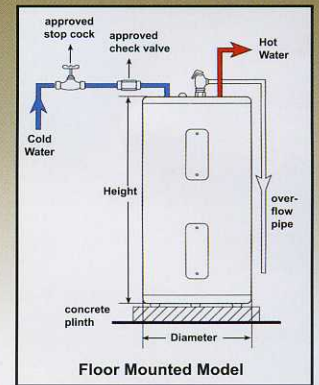

relax

It's Rheem®

Floor Mounted water heaters

Fury Rheemglas® Electric Water Heater

- Temperature and pressure relief valve included
- Isolated tank design reduces conductive heat loss
- High efficiency resistored heating elements
- Anode rod equalizes aggressive water action
- Electric junction box located above heating elements for easy installation
- Over-temperature protector cuts off power in excess temperature situations
- Foam insulated
- Single element and Thermostat
- Stainless steel heating elements
- Maximum working pressure of 150 PSI (10 BARS)
- Compliance: IEC 60335-2-21

* Optional element available: 1.5kw, 3kw@240 volt. Water connections pipes for inlet and outlet – 3/4 inch. N.P.T.

DEPENDABLE • HIGH PERFORMANCE • ENERGY EFFICIENT

Although out of sight, the Rheem heater keeps on working, 24/7, year after year.